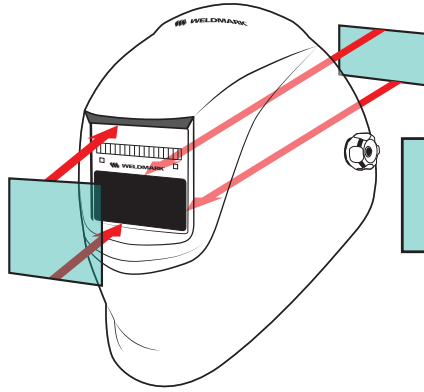

## INSIDE COVER LENS

The **Inside Cover Lens** is designed to protect your eyes in the case of an accident. Inside cover lenses are all **ANSI Z87.1 Certified**. Using an inside cover lens, in addition to safety glasses, is the safest way to weld.