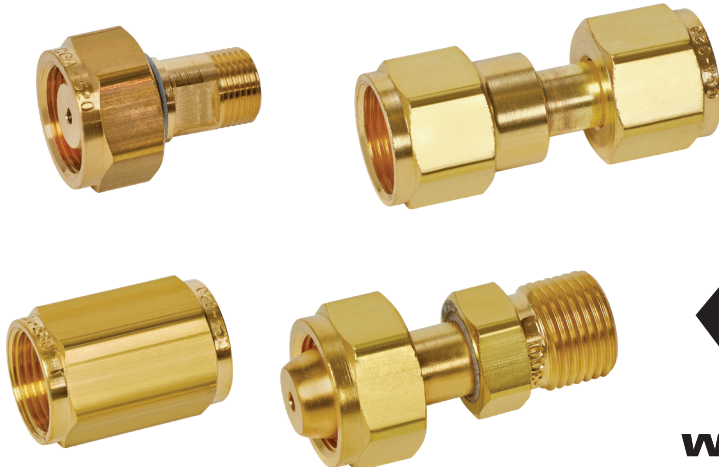

WELDMARK® TOP SELLERS

FLASHBACK ARRESTORS

Regulator Set
WEM FBK100

Torch Set
WEM FBK200

QUICK CONNECTORS

Torch Set
WEM QC10
Regulator Set
WEM QC20
Hose Set
WEM QC30

CRIMPING TOOLS

For 3/16-1/4 ID
WEM KT-28

HOSE REPAIR KITS

For 3/16-1/4 ID, B Fittings
WEM WM24

For 1/4 ID, B Fittings
WEM WM26

For 3/16-1/4 ID, A&B Fittings
WEM WM27

BRASS "Y" CONNECTORS

Torch Set
WEM YV50

Fuel
WEM YV51

Inert
WEM YV420

ADAPTORS

- WEM A809
- WEM A870
- WEM A831
- WEM A801
- WEM A842

- WEM A848
- WEM A844
- WEM A781
- WEM A830
- WEM A810

HIGH PRESSURE HOSES

- WEM PTF-4F-24
- WEM PTF-4F-36
- WEM PTF-4F-48

by

Superior
Products